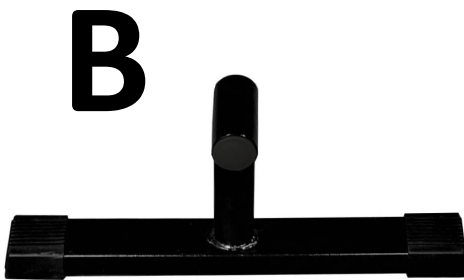

Z Athletic Gymnastics Pirouette Bar

Thank you for purchasing the
Z Athletic Pirouette Bar! We hope you love
it!

Before starting assembly, check the
parts list and verify everything has arrived as
you expected, and if not please reach out to
us by email or phone.

Email : administration@zathletic.net

Phone : 317-219-5647

Parts List

- A. [1] Bar Rail
- B. [2] Base Supports
- C. [4] Black Rubber Footers
- D. [2] Rail End Caps
- E. [2] Rail Bolts, Nuts, and Washers

Z Athletic Gymnastics Pirouette Assembly Instructions

Step 1: Insert Rail End Cap (D) into Bar Base Support (B). Repeat for second Bar Base Support (B) [Fig 1]

Step 2: Cover both exposed Bar Base Support (B) ends with Black Rubber Feet (C). Repeat for second Bar Base Support (B) [Fig 2]

Step 5: Turn the Bar Rail (A) till the pre-drilled pilot holes line up with the bolt holes on the Bar Base Supports (B)

Step 6: Insert Rail Bolts (E) into the bolt hole with the washer flush to the head of the bolt. Screw on the rounded nuts to secure the bolt for the other side of the Bar Rail (A). If you cannot tighten the rounded nut properly, remove the washer. [Fig 5]