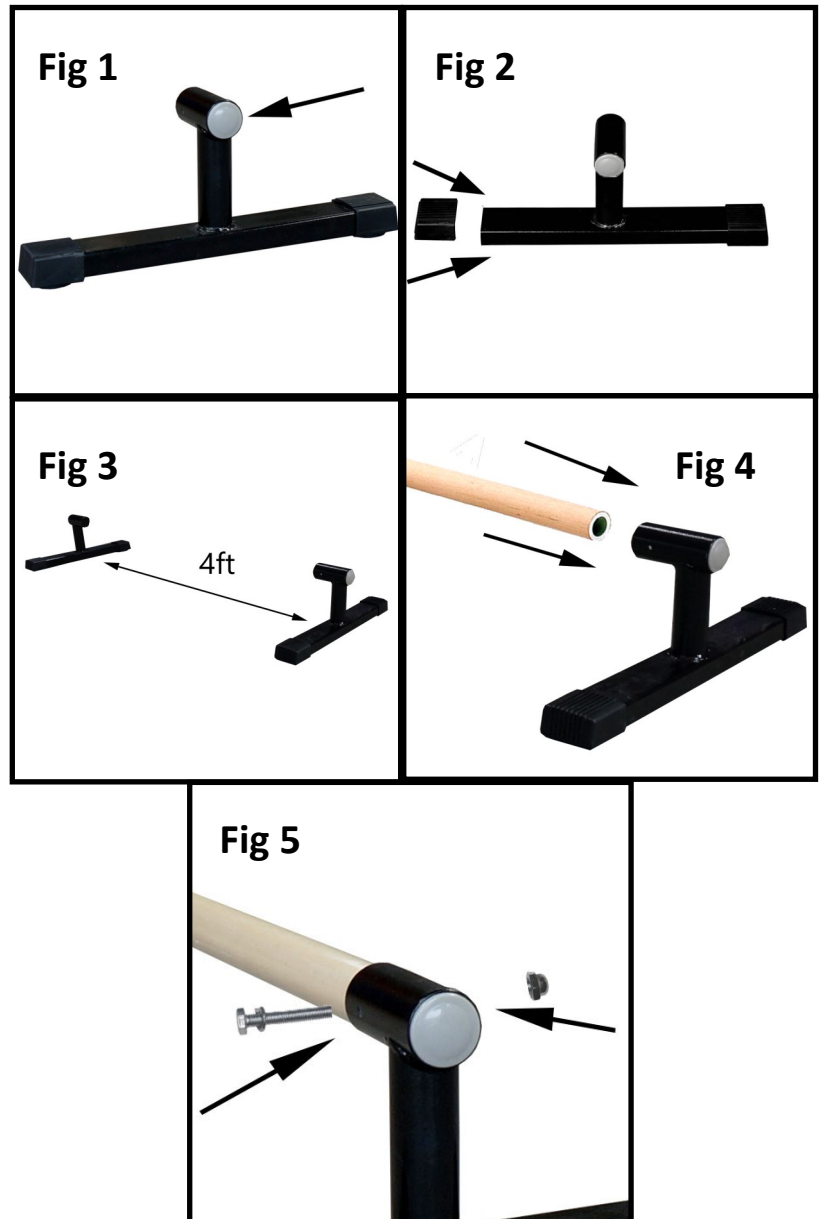

Z Athletic Gymnastics Pirouette Assembly Instructions

Step 1: Insert Rail End Cap (D) into Bar Base Support (B). Repeat for second Bar Base Support (B) [Fig 1]

Step 2: Cover both exposed Bar Base Support (B) ends with Black Rubber Feet (C). Repeat for second Bar Base Support (B) [Fig 2]

Step 3: Place Bar Base Supports (B) on the floor facing each other, about 4ft apart. [Fig 3]

Step 4: Insert Bar Rail (A) into one of the Bar Base Supports (B). Repeat for the second Bar Base Support (B) [Fig 4]

Step 5: Turn the Bar Rail (A) till the pre-drilled pilot holes line up with the bolt holes on the Bar Base Supports (B)

Step 6: Insert Rail Bolts (E) into the bolt hole with the washer flush to the head of the bolt. Screw on the rounded nuts to secure the bolt for the other side of the Bar Rail (A). If you cannot tighten the rounded nut properly, remove the washer. [Fig 5]

Step 7: Enjoy your new bar!